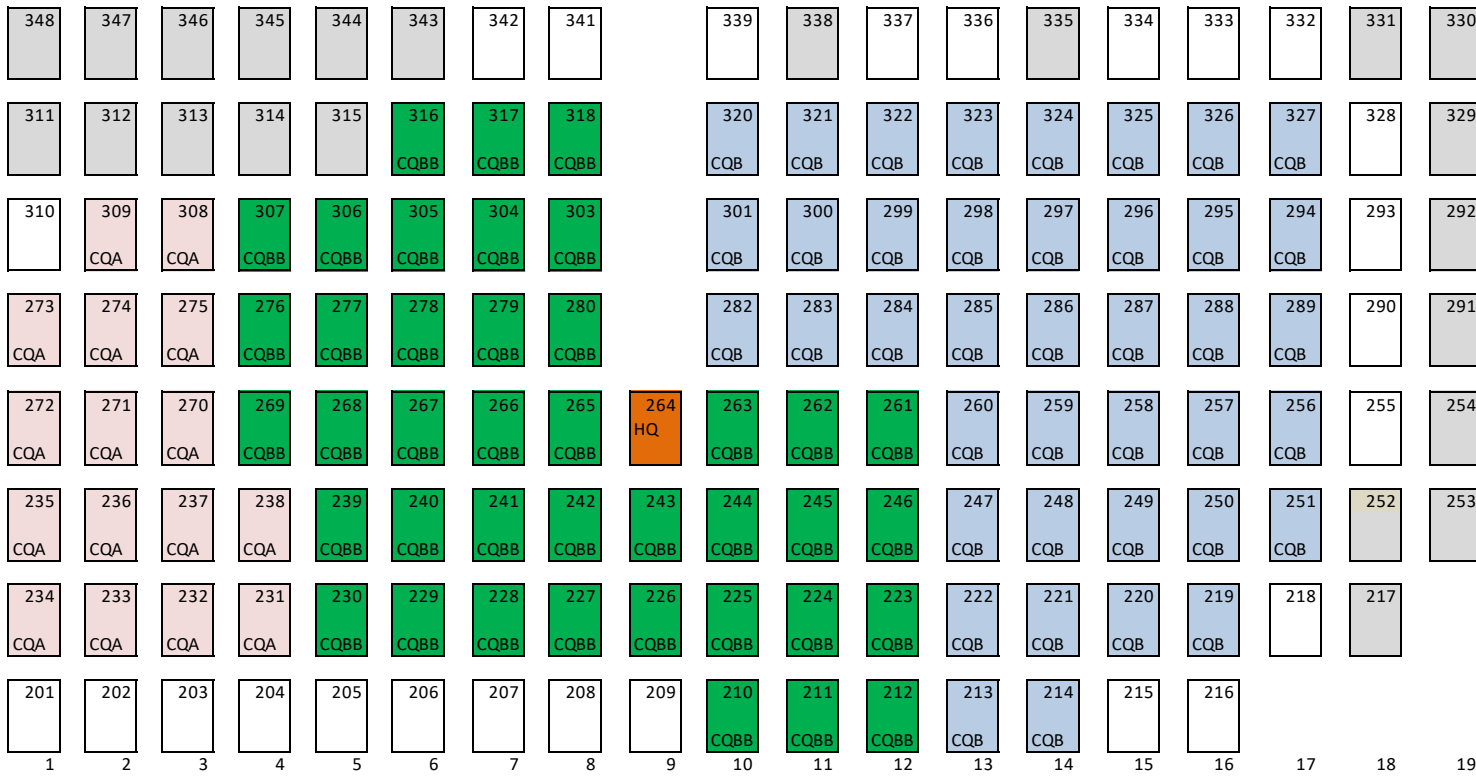

KO Field

Main Checkin HQ

Tigert Field

1 2 3 4 5 6 7 8 9 10

EZ Field

TG Field