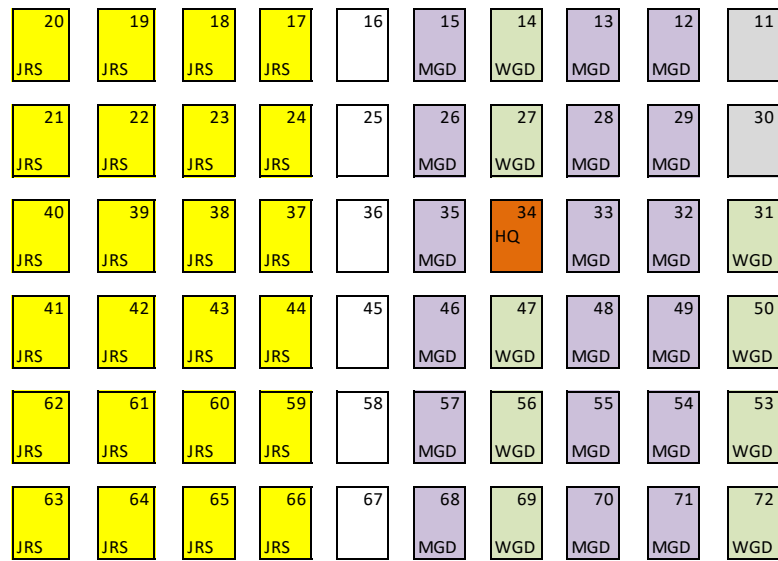

KO Field

Main Checkin HQ

Tigert Field

1 2 3 4 5 6 7 8 9 10

EZ Field

TG Field